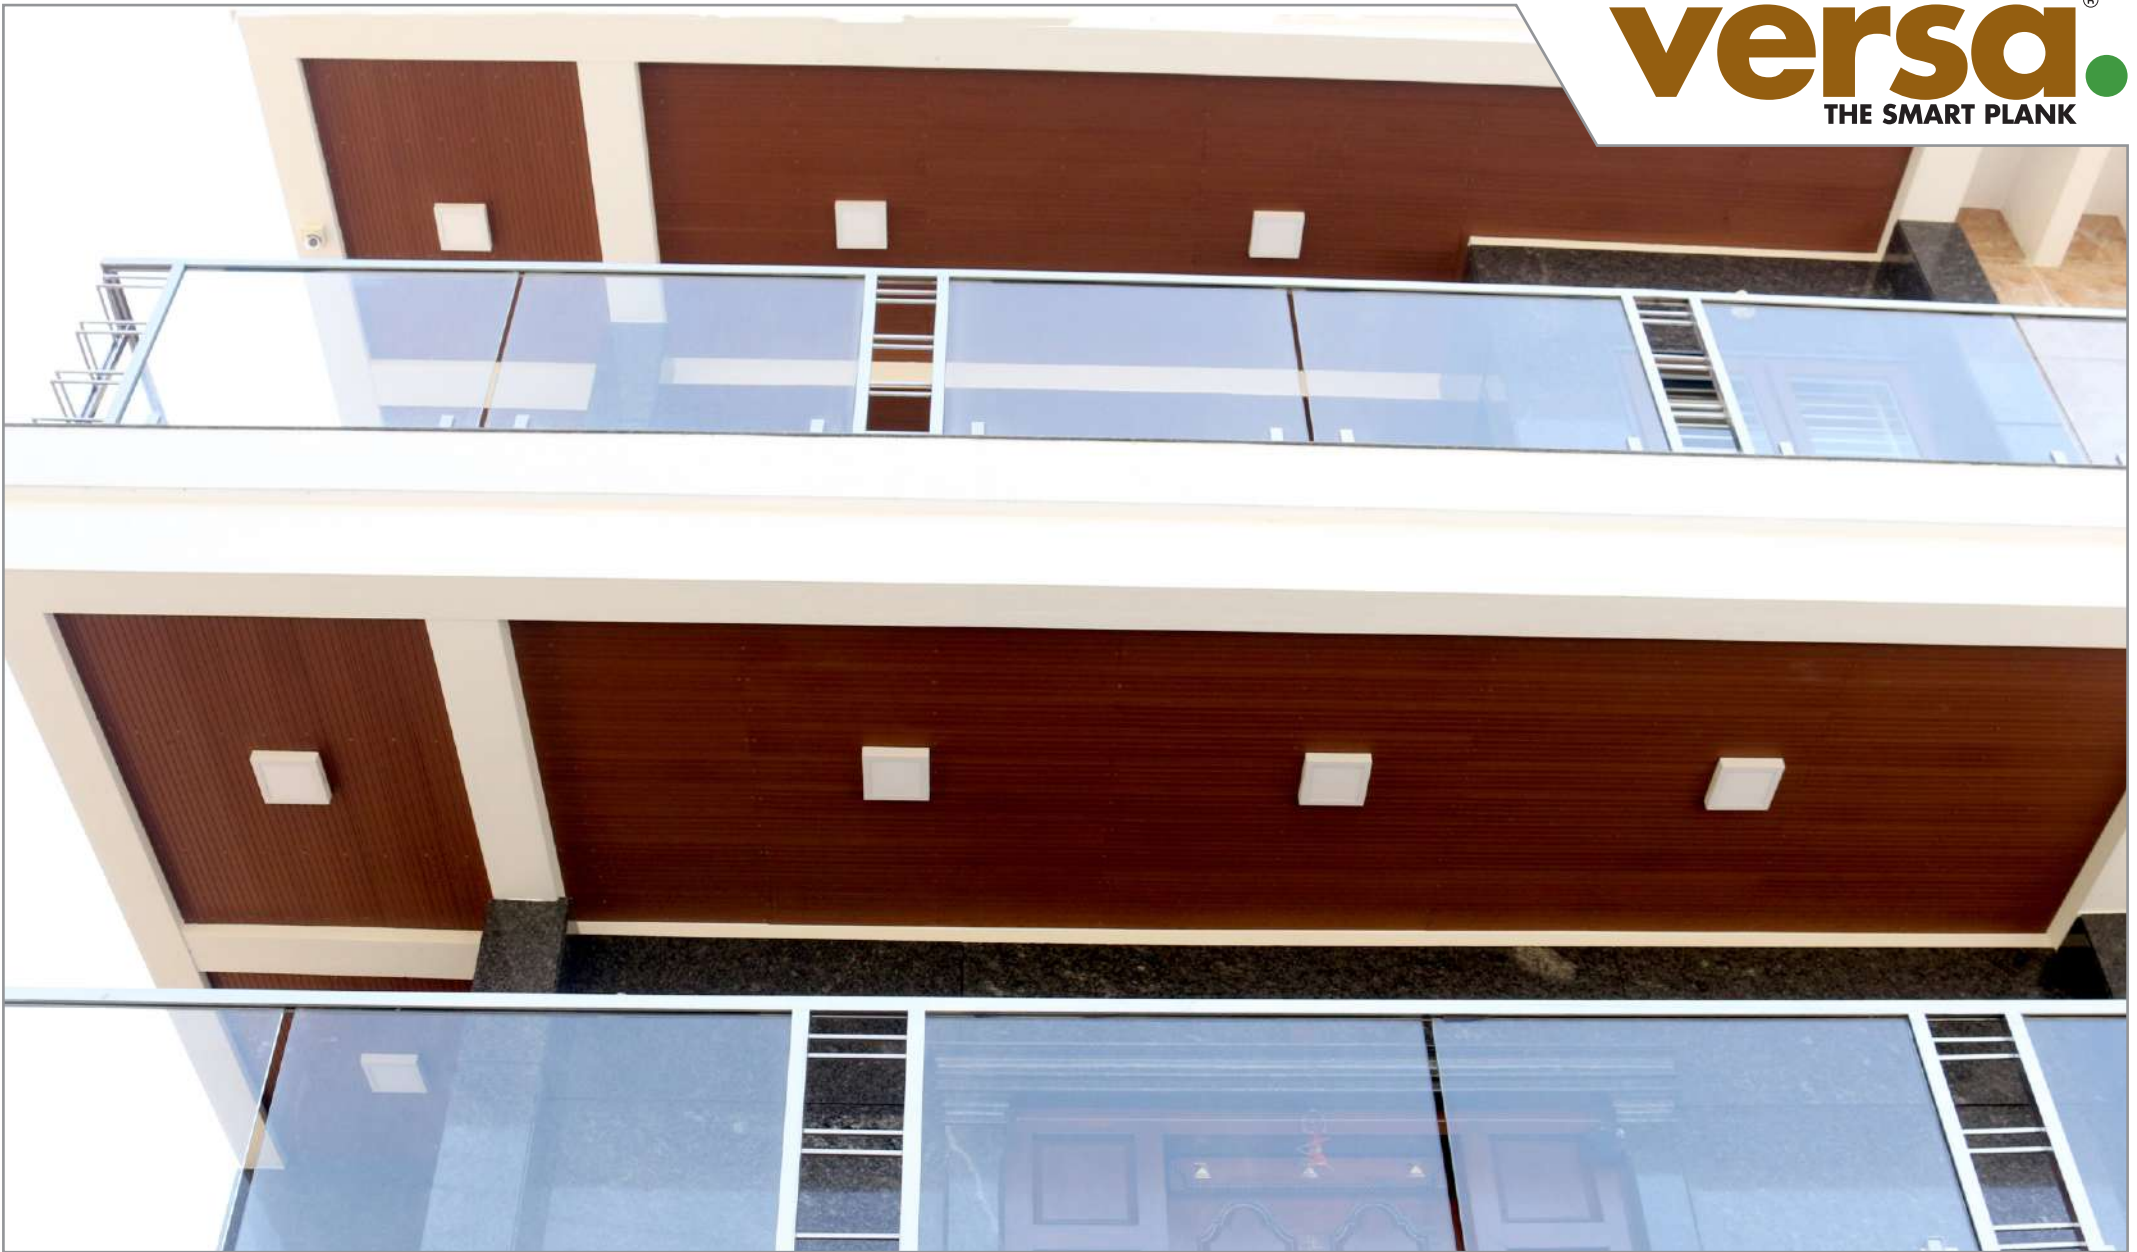

PROJECT

PRIVATE RESIDENCE

PROFILE

VERSA MAXI

SCOPE

CEILING CLADDING

COLOR

CHERRY