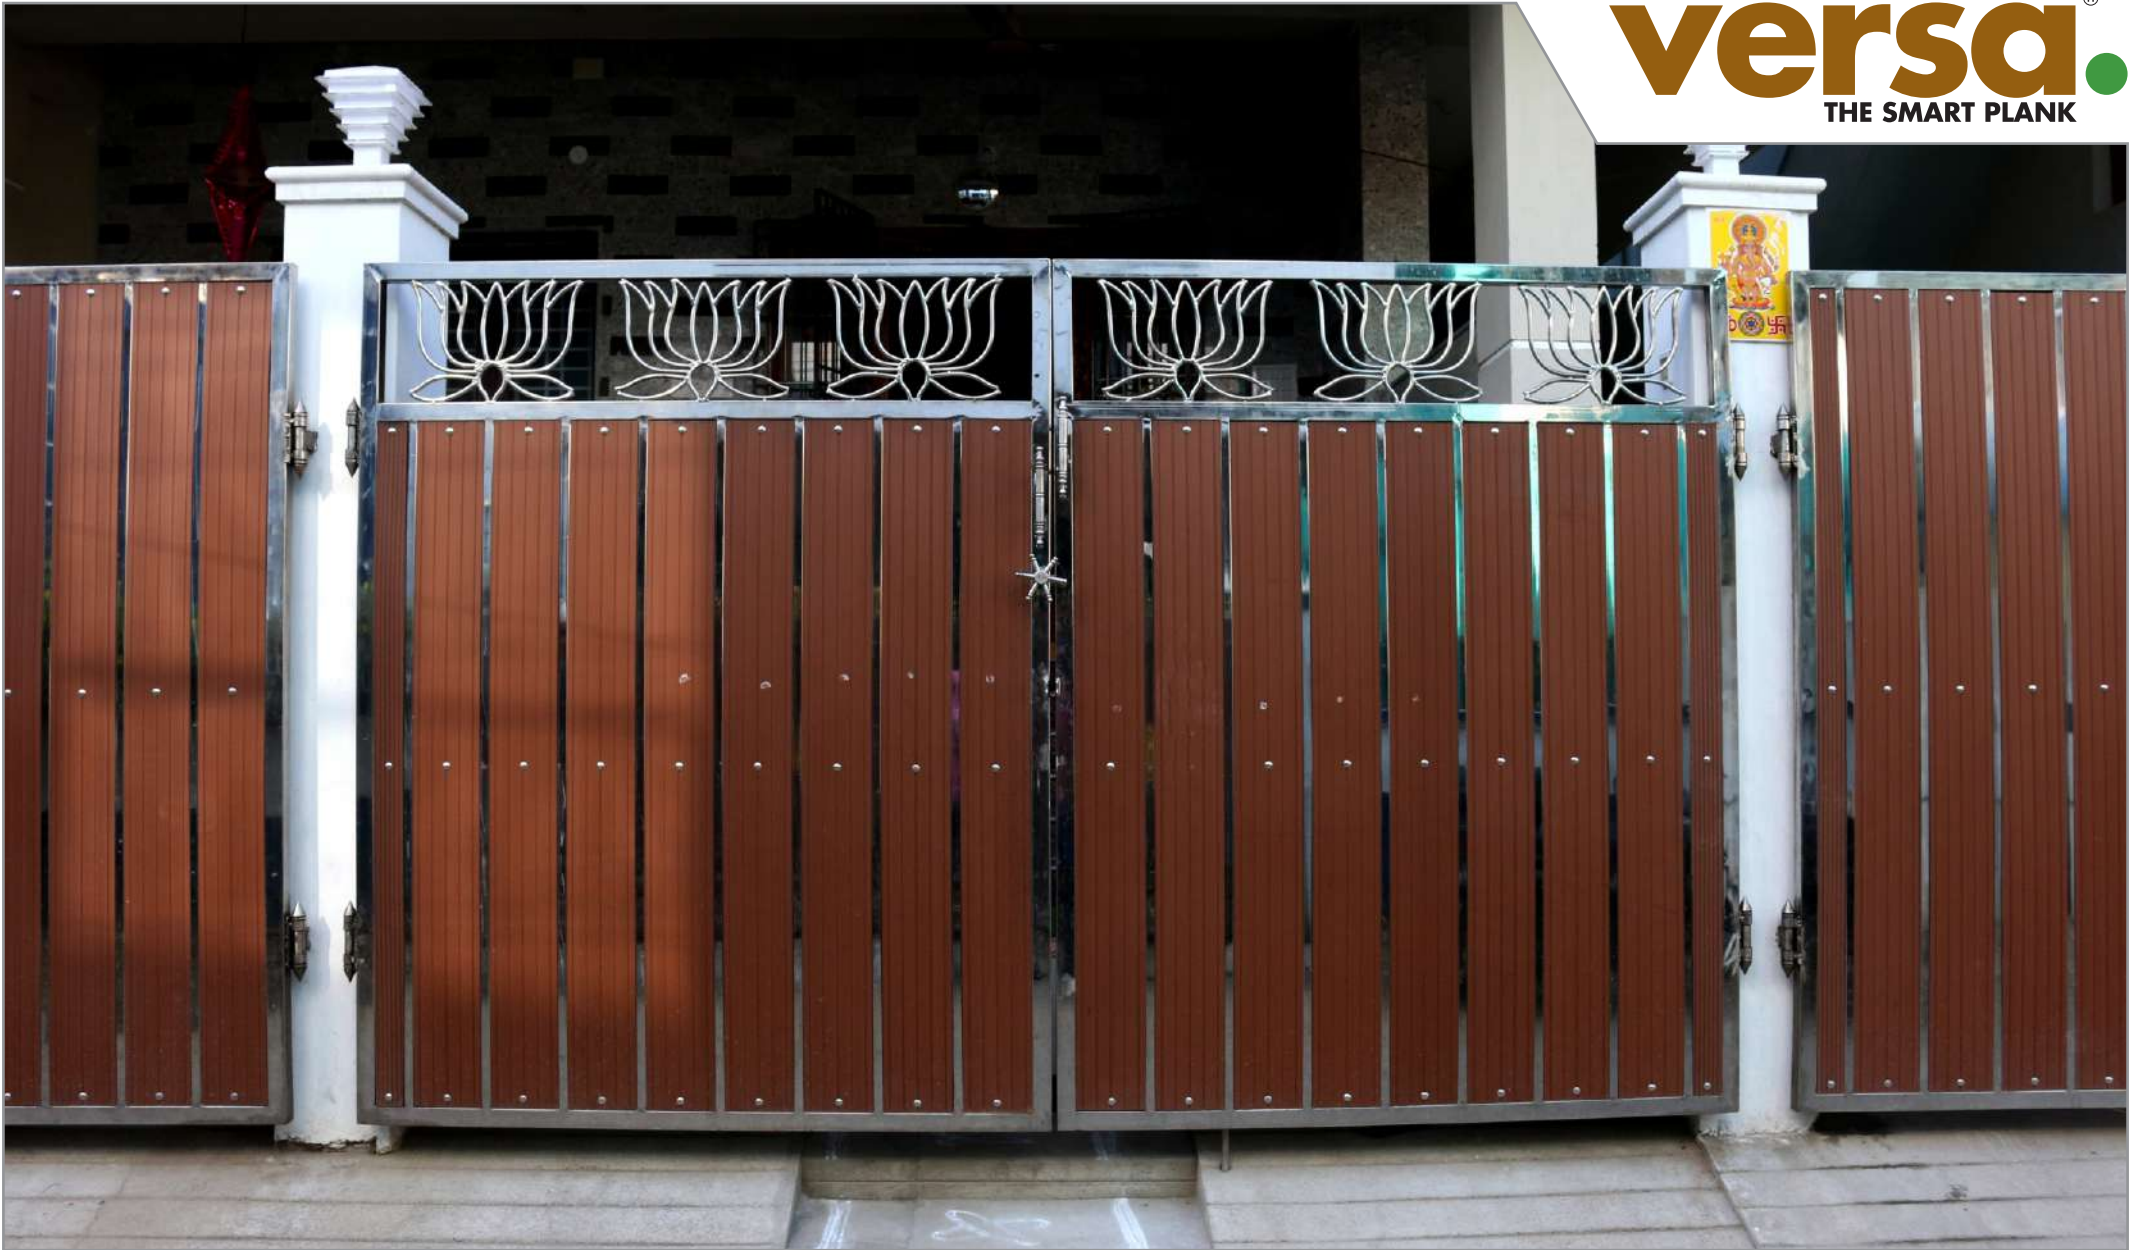

PROJECT

PRIVATE RESIDENCE

PROFILE

VERSA MAXI

SCOPE

GATE

COLOR

CHERRY