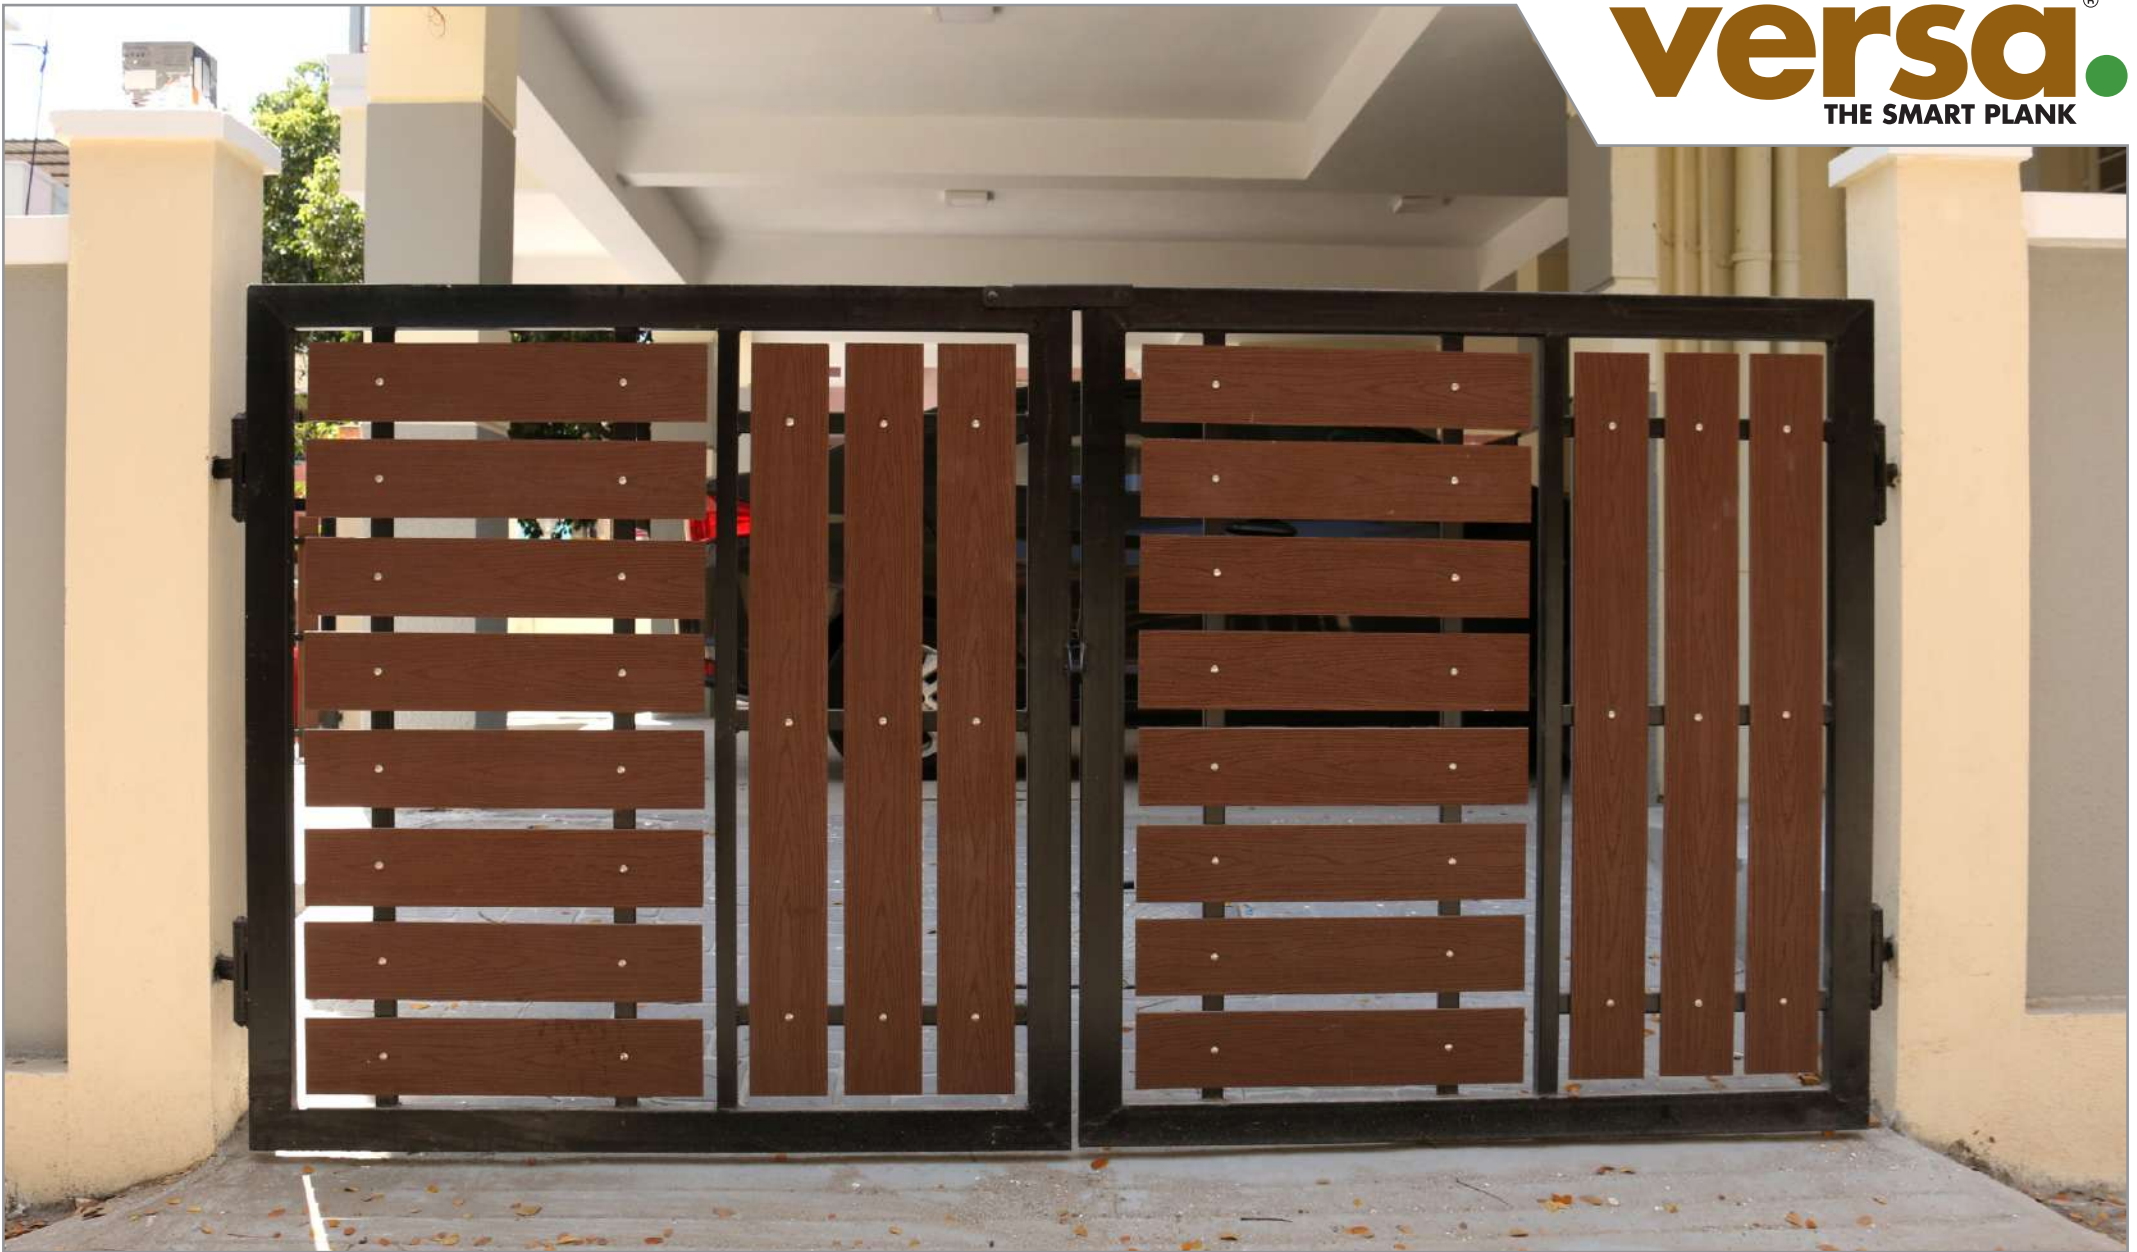

PROJECT

PRIVATE RESIDENCE

PROFILE

VERSA MAXI

SCOPE

GATE

COLOR

CHERRY